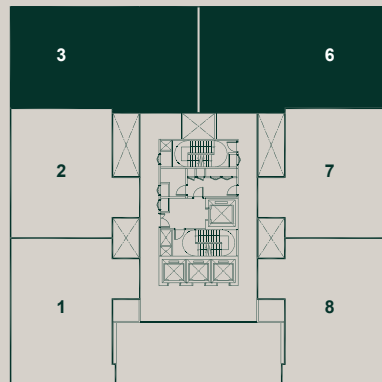

TYPE A1

2 +1 BEDROOMS

1980 sqft | Sky Garden Corner Suite