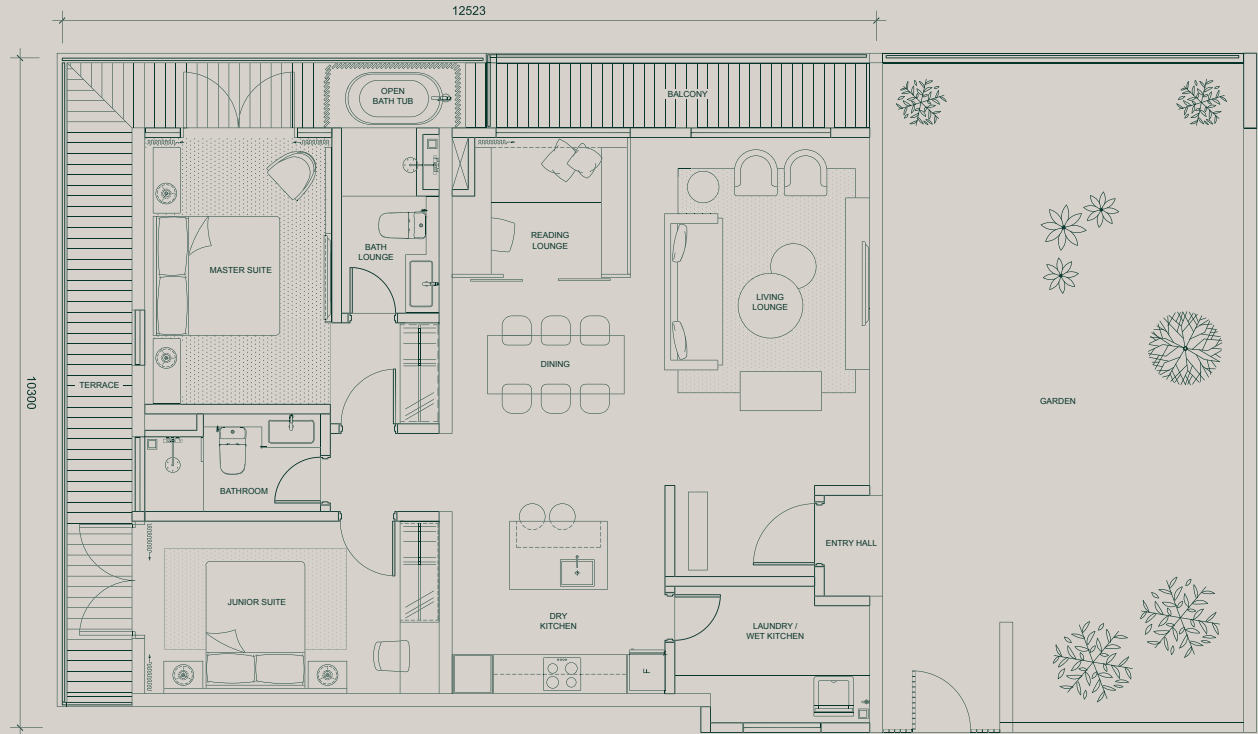

TYPE A1

2 +1 BEDROOMS

1980 sqft | Sky Garden Corner Suite