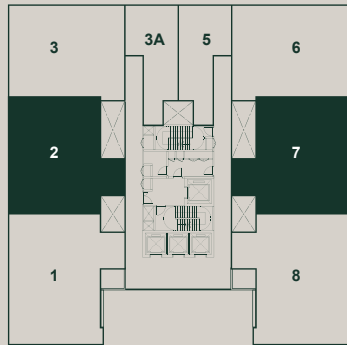

# TYPE B

## 3 BEDROOMS

1455 sqft | Alternative Intermediate Suite