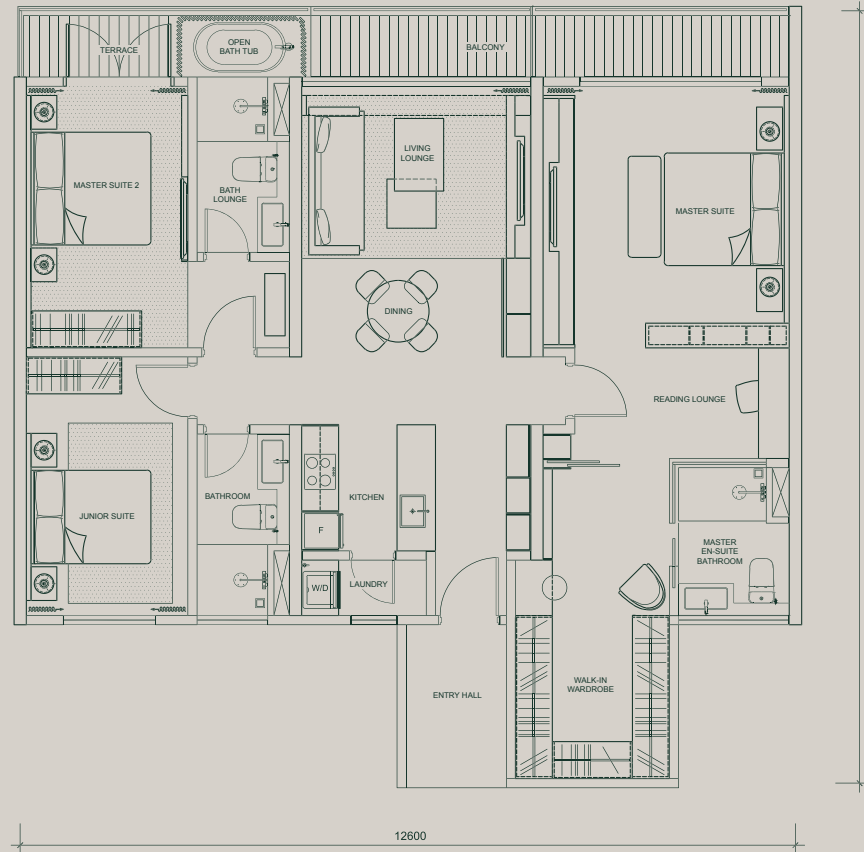

# TYPE B

## 3 BEDROOMS

1455 sqft | Alternative Intermediate Suite