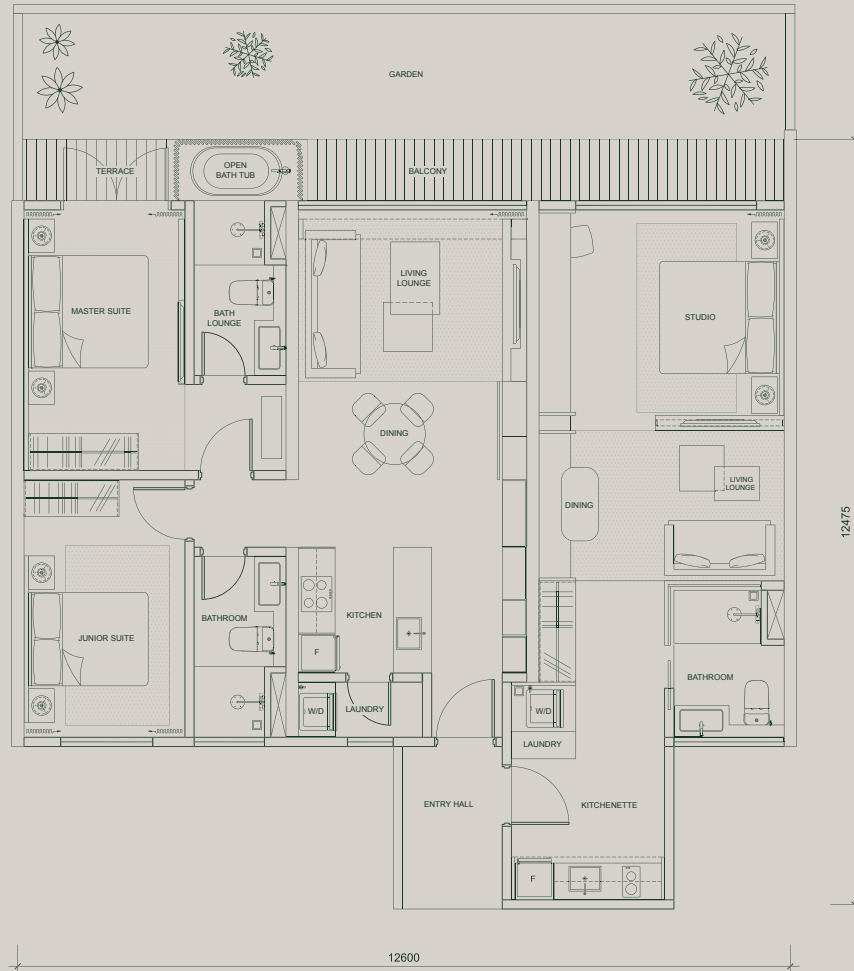

TYPE B1

2 BEDROOMS + 1 STUDIO

1730 sqft | Dual Key Intermediate Garden Suite | Block B