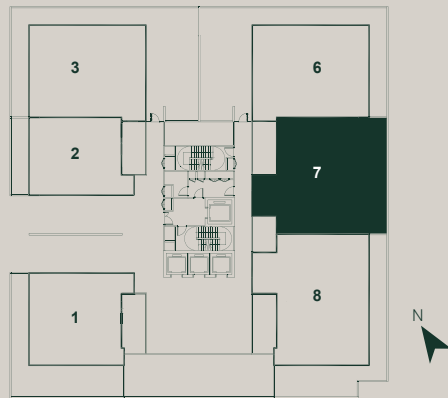

TYPE B1

2 BEDROOMS + 1 STUDIO

1730 sqft | Dual Key Intermediate Garden Suite | Block B