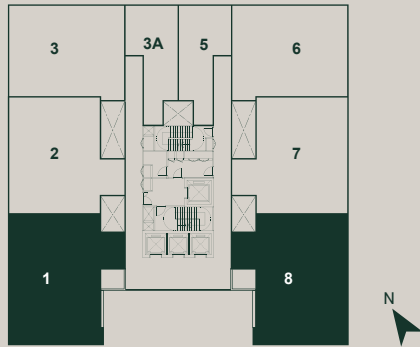

TYPE C

2 BEDROOMS + 1 STUDIO

1675 sqft | Dual Key Corner Suite