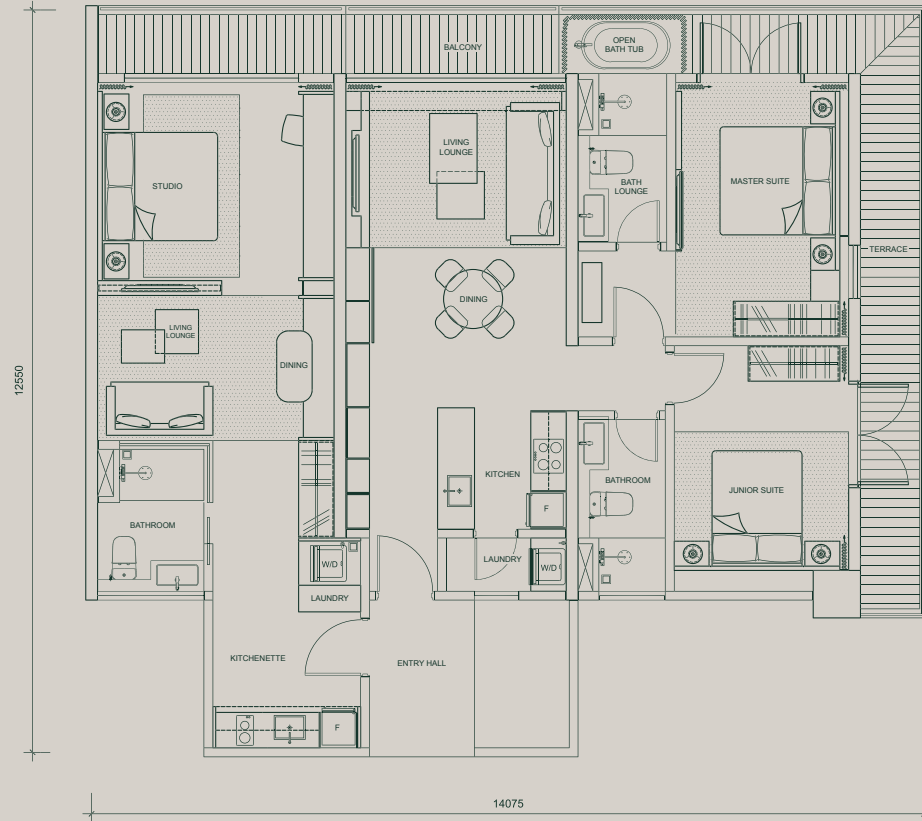

TYPE C

2 BEDROOMS + 1 STUDIO

1675 sqft | Dual Key Corner Suite