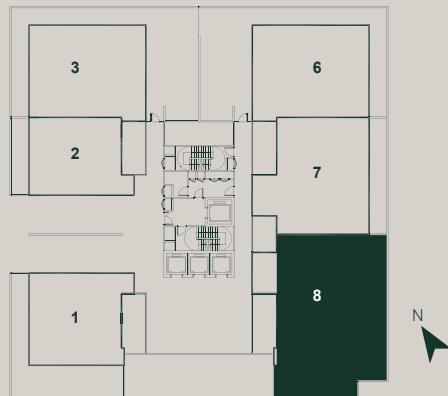

## 2 BEDROOMS + 1 STUDIO

2295 sqft | Dual Key Corner Garden Suite | Block B