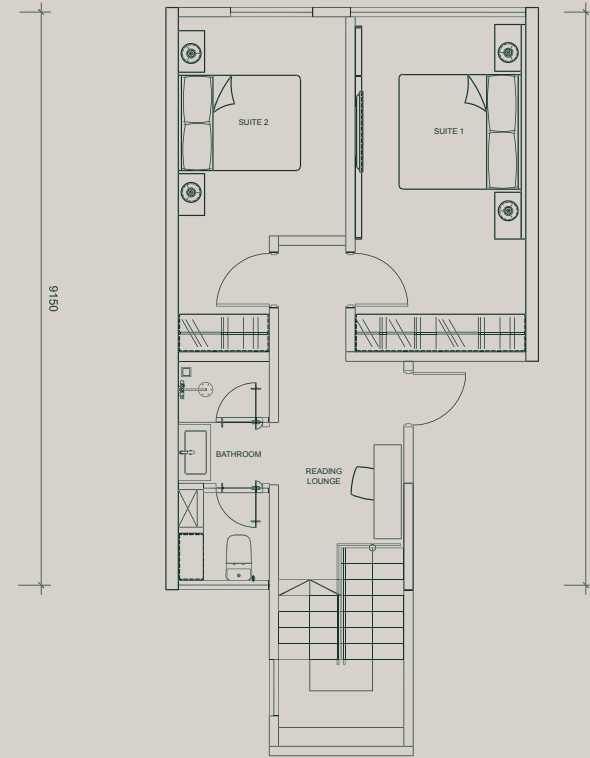

TYPE D

2 BEDROOMS

LOWER FLOOR

UPPER FLOOR

1090 sqft | Duplex