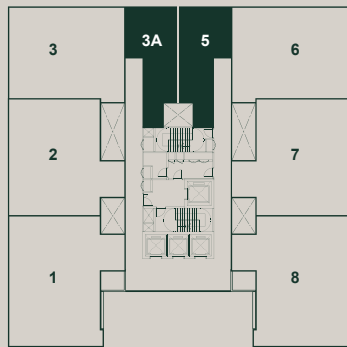

TYPE D

2 BEDROOMS

LOWER FLOOR

UPPER FLOOR

1090 sqft | Duplex