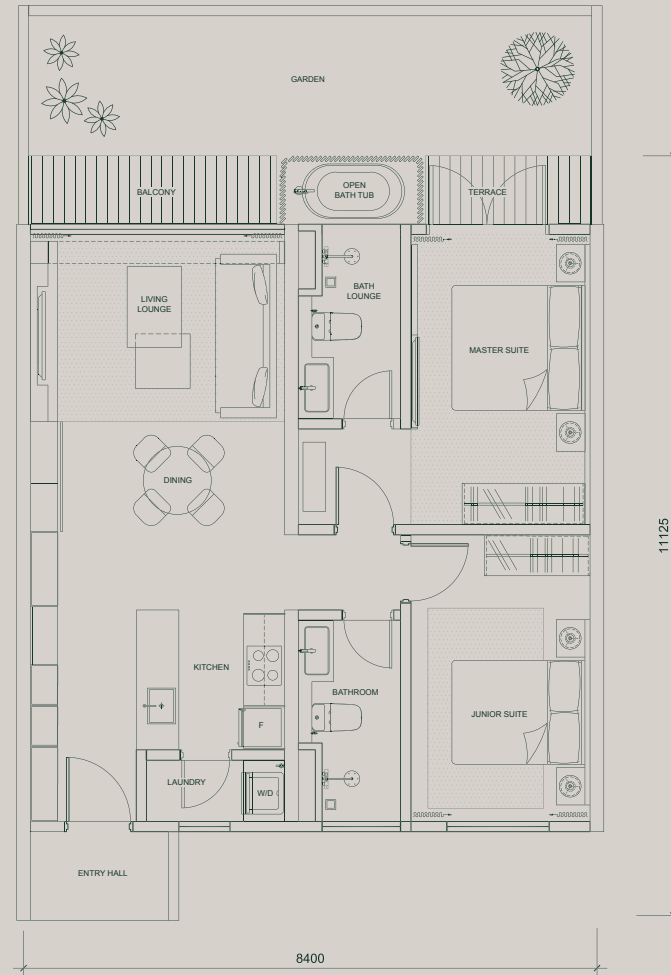

TYPE E

2 BEDROOMS + 1 STUDIO

1105 sqft | Intermediate Garden Unit | Block B