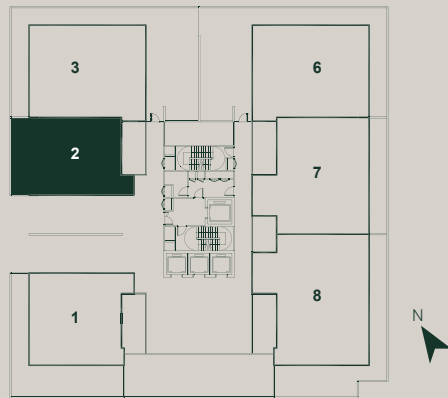

TYPE E

2 BEDROOMS + 1 STUDIO

1105 sqft | Intermediate Garden Unit | Block B