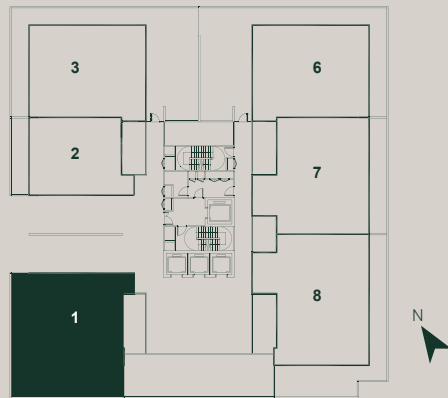

TYPE F

2 BEDROOMS

1765 sqft | Corner Garden Suite | Block B